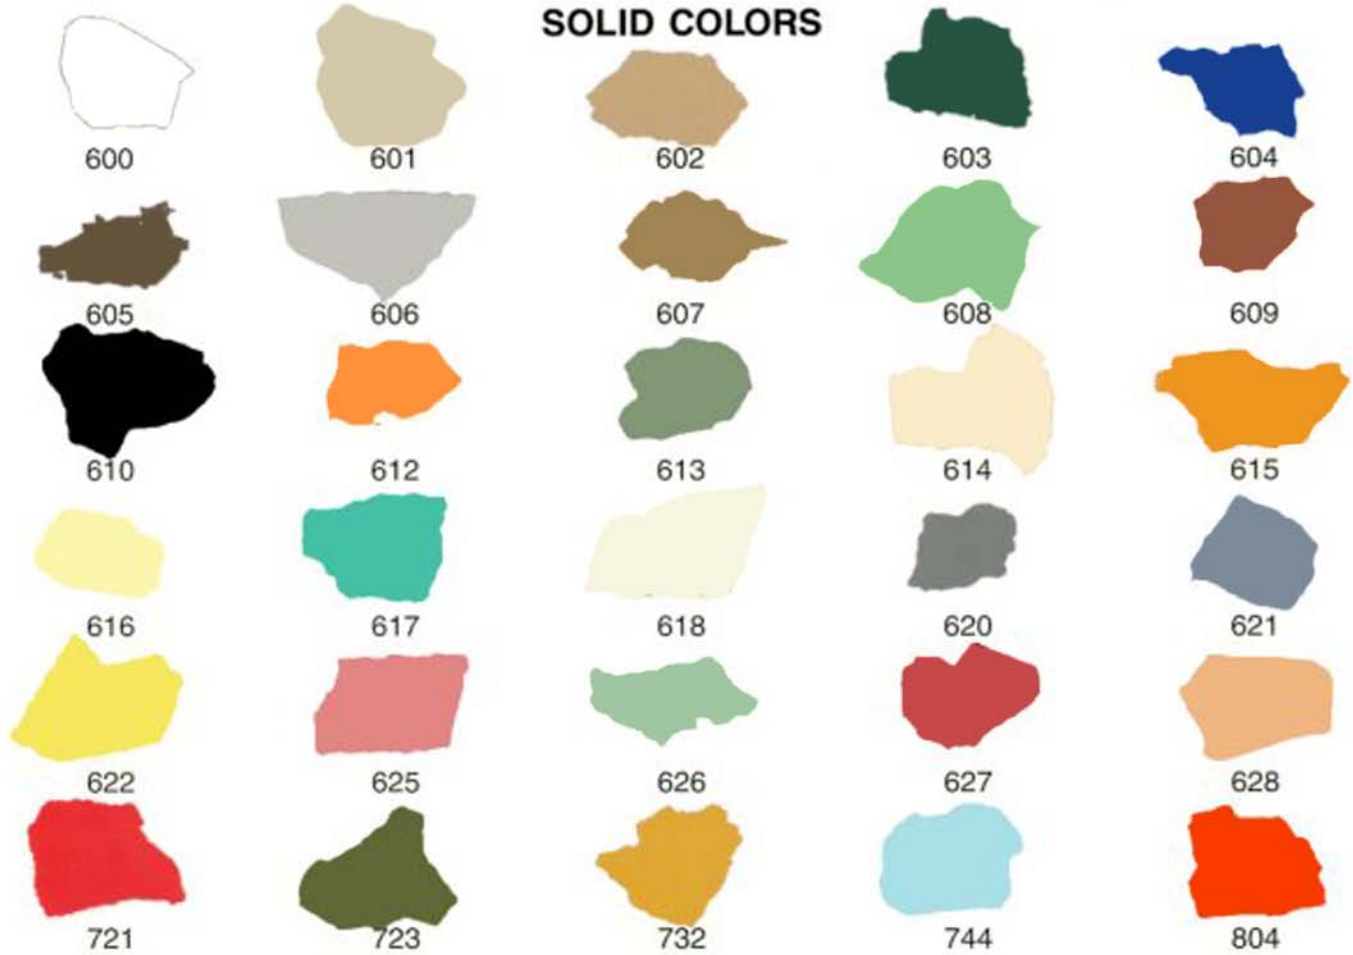

PLASTIC CHIPS

SOLID COLORS

STRIPED COLORS

Color Chart provides a basic representation of the color.
Slight differences may occur in color and appearance.
Samples and custom colors available upon request.

Note that due to variations in computers, software and monitors, the colors you see may vary from those on our printed color chart. This is also true of copies of this web site chart that you may print out with your computer's printer.